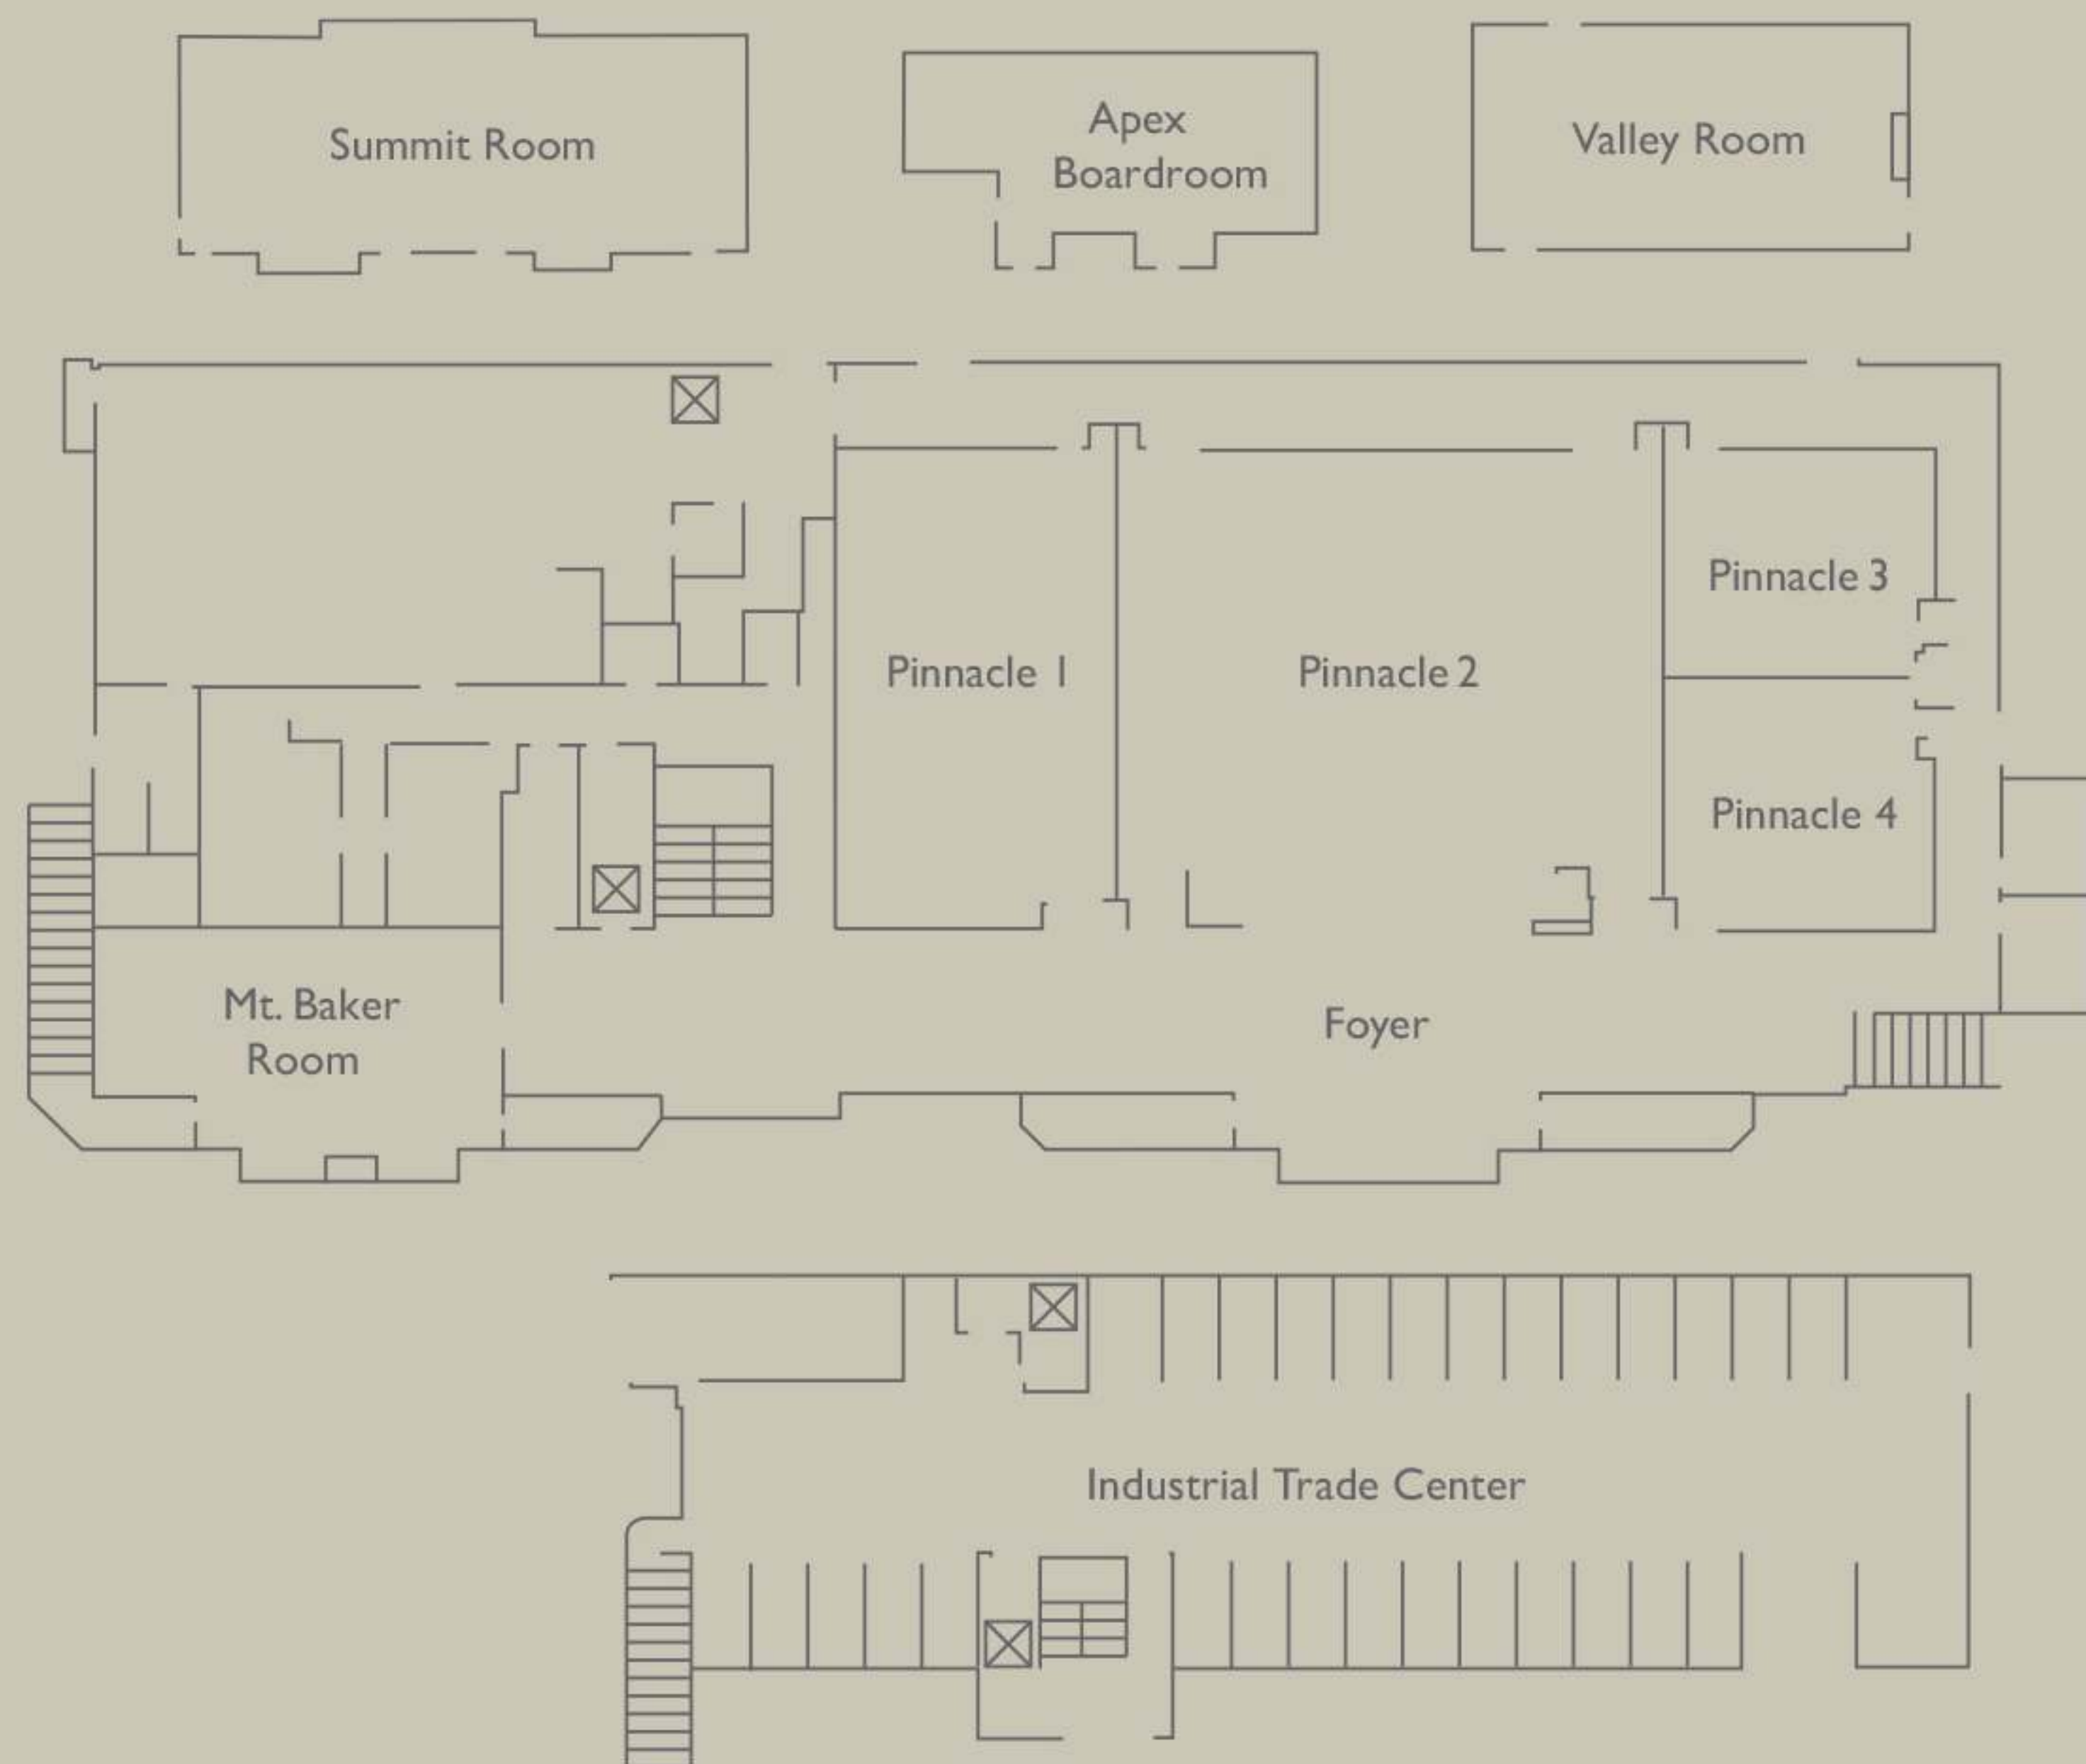

CLARION[®]
HOTEL
BY CHOICE HOTELS

THE CLARION HOTEL & CONFERENCE CENTRE, ABBOTSFORD BC

The Clarion Hotel & Conference Centre is everything you are searching for; from our sophisticated Grand Pinnacle Ballroom and the Conference Centre's state-of-the-art kitchen with its professional Culinary Team to the 116 guest rooms where your comfort and accessibility to the things you want takes top priority. Visit our full-service restaurant where fresh, local fare is brought to the table for breakfast, lunch, and dinner.

Events hosted at our Conference Centre shine the spotlight on YOU.

We are proud of the events we have been able to host at the The Clarion Hotel & Conference Centre; we boast over 24,000 square feet of meeting and exhibition space. With nine separate banquet rooms and our 6,200 square foot Grand Pinnacle Ballroom that can accommodate up to 720 guests reception style, on-site Conference Coordinators, the latest sound and video service technology, on-site audio visual support and an amazing team of Chefs in our completely modern kitchen, we are absolutely prepared to amaze you! Our Conference Centre is without a doubt the finest in the Fraser Valley.