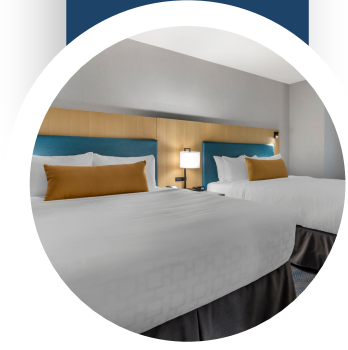

Elevate Your Experience

- ✓ Discounted Corporate Rates
- ✓ Indoor heated pool and hot tub
- ✓ Fitness Center
- ✓ Complimentary morning coffee and newspaper in lobby
- ✓ Nine Unique Meeting Rooms
- ✓ 24 Hour Business Center
- ✓ Secure Underground Parking
- ✓ Free local calling and high speed wireless internet

Our Legendary White Spot Restaurant on the premises opens 6:30am – 9:00pm daily. Our Guests receive 25% discount from 6:30am—9:30am and 10% off at all other times.